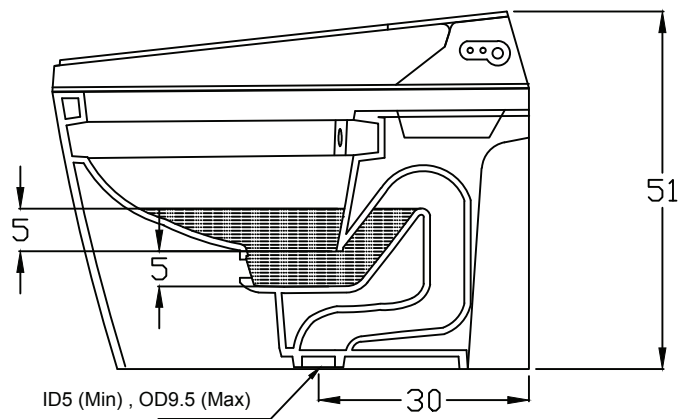

PLAN VIEW

SECTIONAL VIEW

FRONT ELEVATION

<b>hindware</b> ITALIAN COLLECTION		HSIL LIMITED, BAHADURGARH	
CATALOGUE No.: 92522 ITEM DESCRIPTION: ONE PIECE CLOSET AUTOMATE (68 x 40 x 51 CM)			
DRAWN:		UNIT: CM	
CHECKED:		SCALE: 1:10	
APPROVED:		DRG. No.: WC/089 REV. No.: 2	
DATE: 26.03.15			