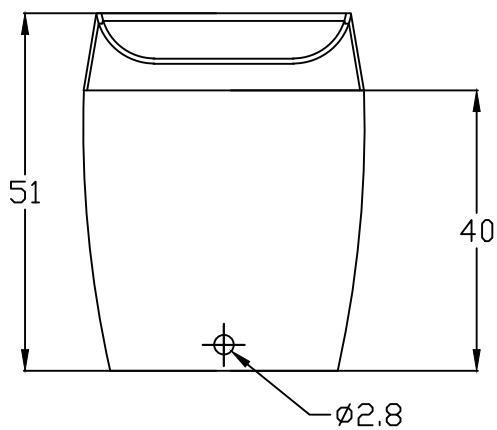

PLAN VIEW

SECTIONAL VIEW

FRONT ELEVATION

<b>hindware</b> ITALIAN COLLECTION		HSIL LIMITED, BAHADURGARH	
CATALOGUE No.: 92522 ITEM DESCRIPTION: ONE PIECE CLOSET AUTOMATE (68 x 40 x 51 CM)			
DRAWN:		UNIT: CM	
CHECKED:		SCALE: 1:10	
APPROVED:		DRG. No.: WC/089 REV. No.: 2	
DATE: 26.03.15			